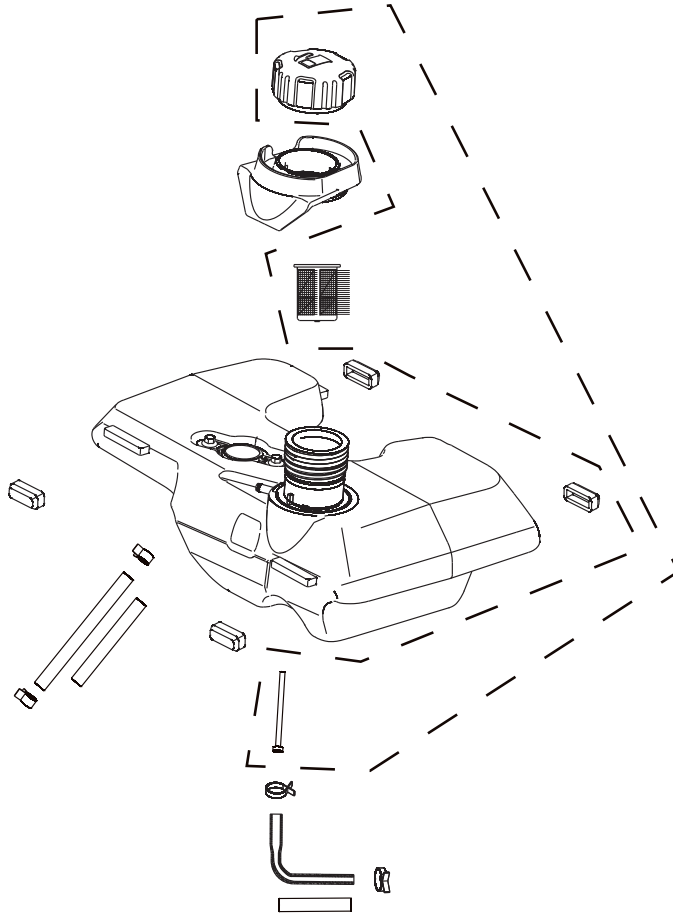

FUEL TANK COMPONENTS

REF #	DESCRIPTION	QTY	PART #
1	TANK CAP, FUEL FILTER, FILT TIP	1	PA-P85561050