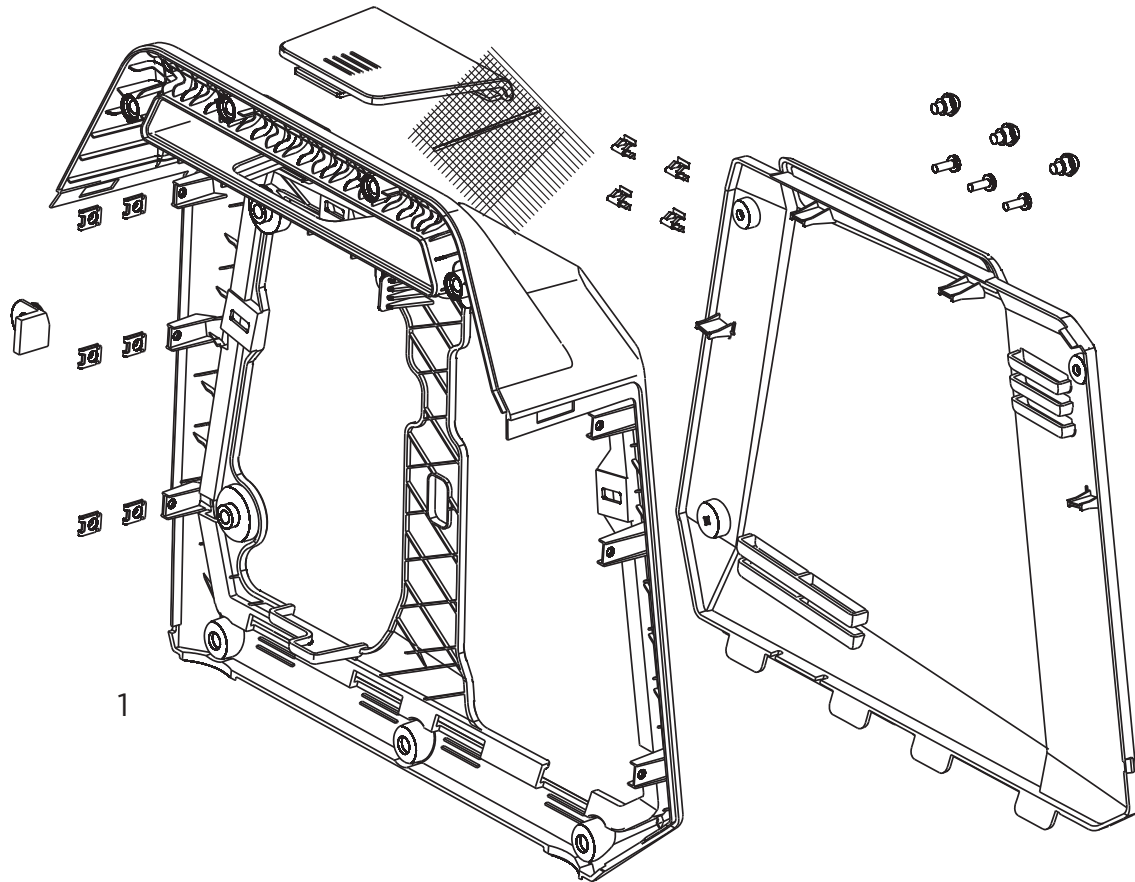

PARTS BREAKDOWN INVERTER GENERATOR

MODEL: PA-GI4000i

CRANKCASE

REF #	DESCRIPTION	QTY	PART #
1	MAGNETIC DIPSTICK	1	PA-P85561043

CYLINDER HEAD COVER ASSEMBLY

REF #	DESCRIPTION	QTY	PART #
1	CYLINDER HEAD COVER	1	PA-P85561099
2	STUDS BOLT	2+2	PA-P85561106
3	CYLINDER HEAD GASKET	1	PA-P85561100
4	EXHAUST PORT GASKET	1	PA-P85561107

ENGINE STARTER

REF #	DESCRIPTION	QTY	PART #
1	FAN SHROUD W/AIR FILTER	1	PA-P85561044
2	RECOIL ASSEMBLY	1	PA-P85561045

VALVE ASSEMBLY

REF #	DESCRIPTION	QTY	PART #
1	VALVE ASSEMBLY	1	PA-P85561101

CARBURETOR PARTS

REF #	DESCRIPTION	QTY	PART #
1	CARBURETOR ASSEMBLY	1	PA-P85561046

BACKPLANE / INVERTER

REF #	DESCRIPTION	QTY	PART #
1	INVERTER	1	PA-P85561047
2	SHOCK ABSORBERS	4	PA-P85561105
3	FEET W/HARDWARE	1	PA-P85561102

PANEL

REF #	DESCRIPTION	QTY	PART #
1	COMBINATION SWITCH	1	PA-P85561049
2	CO ALARM	1	PA-P85561048
3	VOLTAGE REGULATING RECTIFIER	1	PA-P85561103

RIGHT EXTERIOR COVER

REF #	DESCRIPTION	QTY	PART #
1	RIGHT COVER ASSEMBLY	1	PA-P85561104