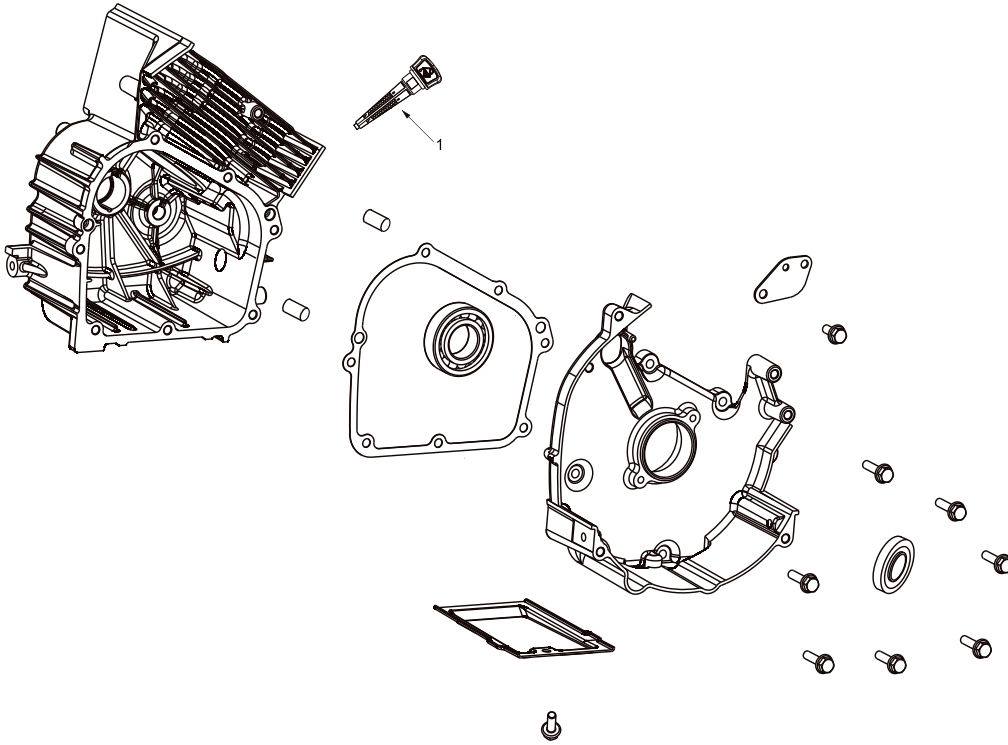

PARTS BREAKDOWN INVERTER GENERATOR

MODEL: PA-GI4000i

CRANKCASE

REF #	DESCRIPTION	QTY	PART #
1	MAGNETIC DIPSTICK	1	PA-P85561043

CYLINDER HEAD COVER ASSEMBLY

REF #	DESCRIPTION	QTY	PART #
1	CYLINDER HEAD COVER	1	PA-P85561099
2	STUDS BOLT	2+2	PA-P85561106
3	CYLINDER HEAD GASKET	1	PA-P85561100
4	EXHAUST PORT GASKET	1	PA-P85561107

ENGINE STARTER

REF #	DESCRIPTION	QTY	PART #
1	FAN SHROUD W/AIR FILTER	1	PA-P85561044
2	RECOIL ASSEMBLY	1	PA-P85561045

VALVE ASSEMBLY

REF #	DESCRIPTION	QTY	PART #
1	VALVE ASSEMBLY	1	PA-P85561101

CARBURETOR PARTS

REF #	DESCRIPTION	QTY	PART #
1	CARBURETOR ASSEMBLY	1	PA-P85561046

BACKPLANE / INVERTER

REF #	DESCRIPTION	QTY	PART #
1	INVERTER	1	PA-P85561047
2	SHOCK ABSORBERS	4	PA-P85561105
3	FEET W/HARDWARE	1	PA-P85561102