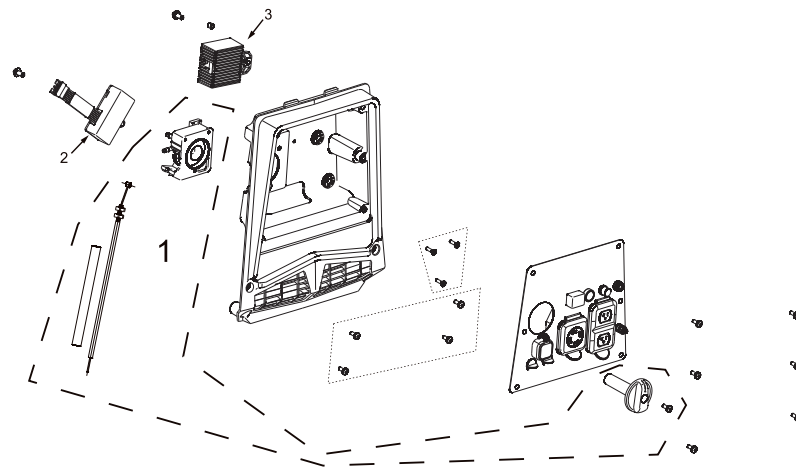

PANEL

REF #	DESCRIPTION	QTY	PART #
1	COMBINATION SWITCH	1	PA-P85561049
2	CO ALARM	1	PA-P85561048
3	VOLTAGE REGULATING RECTIFIER	1	PA-P85561103