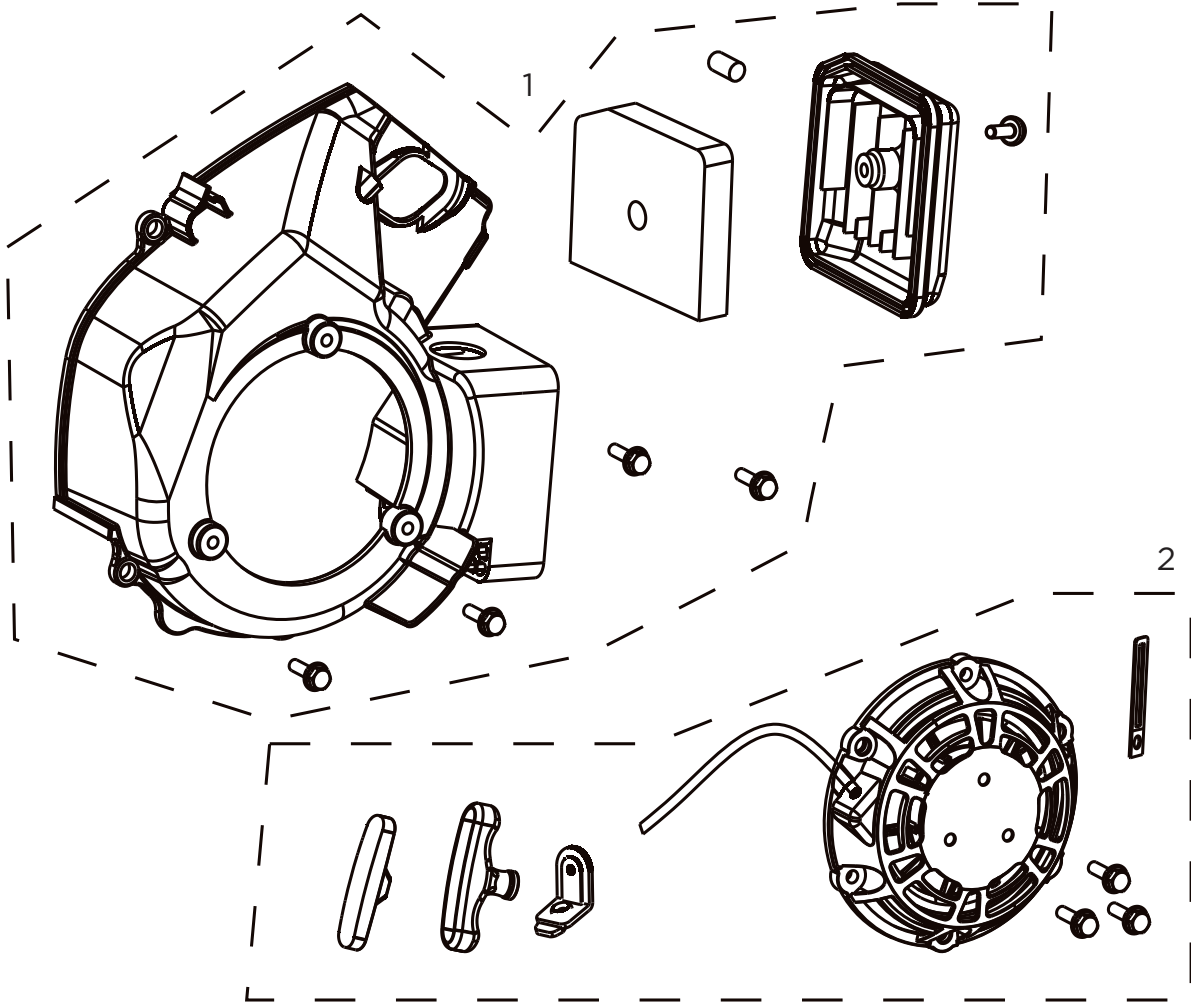

PARTS BREAKDOWN INVERTER GENERATOR

MODEL: PA-GI4000i

CRANKCASE

REF #	DESCRIPTION	QTY	PART #
1	MAGNETIC DIPSTICK	1	PA-P85561043

CYLINDER HEAD COVER ASSEMBLY

REF #	DESCRIPTION	QTY	PART #
1	CYLINDER HEAD COVER	1	PA-P85561099
2	STUDS BOLT	2+2	PA-P85561106
3	CYLINDER HEAD GASKET	1	PA-P85561100
4	EXHAUST PORT GASKET	1	PA-P85561107

ENGINE STARTER

REF #	DESCRIPTION	QTY	PART #
1	FAN SHROUD W/AIR FILTER	1	PA-P85561044
2	RECOIL ASSEMBLY	1	PA-P85561045

VALVE ASSEMBLY

REF #	DESCRIPTION	QTY	PART #
1	VALVE ASSEMBLY	1	PA-P85561101

CARBURETOR PARTS

REF #	DESCRIPTION	QTY	PART #
1	CARBURETOR ASSEMBLY	1	PA-P85561046

BACKPLANE / INVERTER

REF #	DESCRIPTION	QTY	PART #
1	INVERTER	1	PA-P85561047
2	SHOCK ABSORBERS	4	PA-P85561105
3	FEET W/HARDWARE	1	PA-P85561102